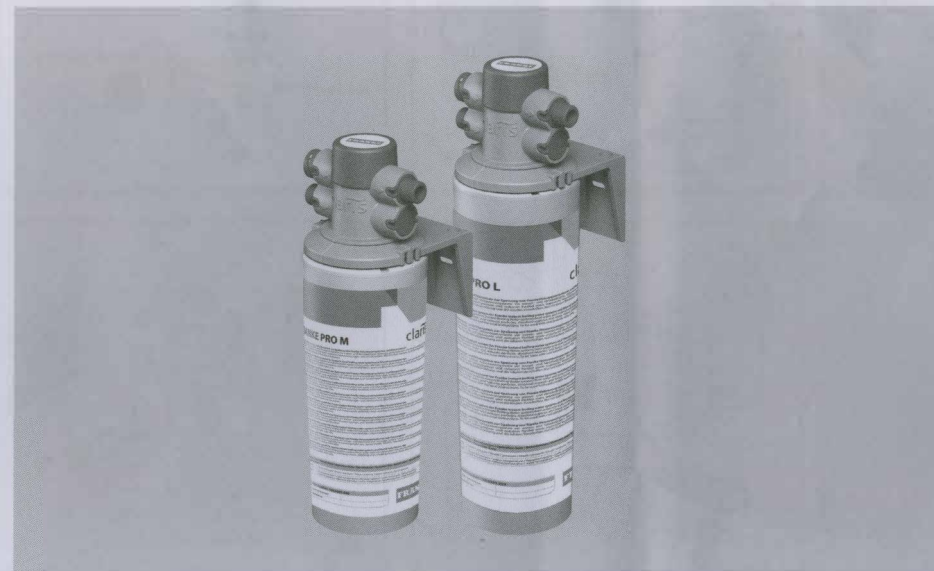

Order numbers:

Franke Pro M replacement cartridge: 120.0305.558

Franke Pro L replacement cartridge: 120.0305.559

70.900.6601V1

FRANKE Pro M / Pro L

claris

KITCHEN
SYSTEMS

FRANKE